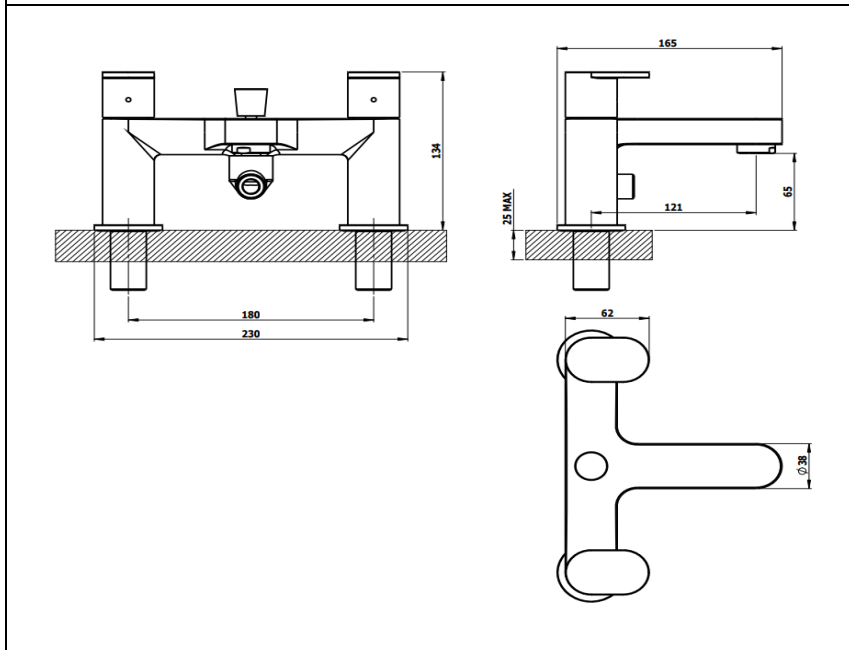

STRATA BLADE
922045 – BATH & SHOWER MIXER

Specification	
Finish	Chrome
Body	Brass
Fittings	Brass Backnut & Washer
Connection	3/4" BSP Threaded Tail
Min dynamic pressure	0.1
Max dynamic pressure	6
Max static pressure	25
Max water temperature	60°C

Flow rates				
Pressure	0.1	0.5	1	3
Aerator	6.4	12.9	18.9	33.5
F/Straight	9.2	27.9	39.9	69.7

All Pressures in Bar. All flow in L/Min.
 Dimensions supplied are nominal and subject to tolerance.
 Inclusion or restrictors (sold separately unless stated) will affect flow rate result.
 Performance details are based on trials under test conditions and for guidance only.
 The Company reserves the right to change product specification without prior notice.