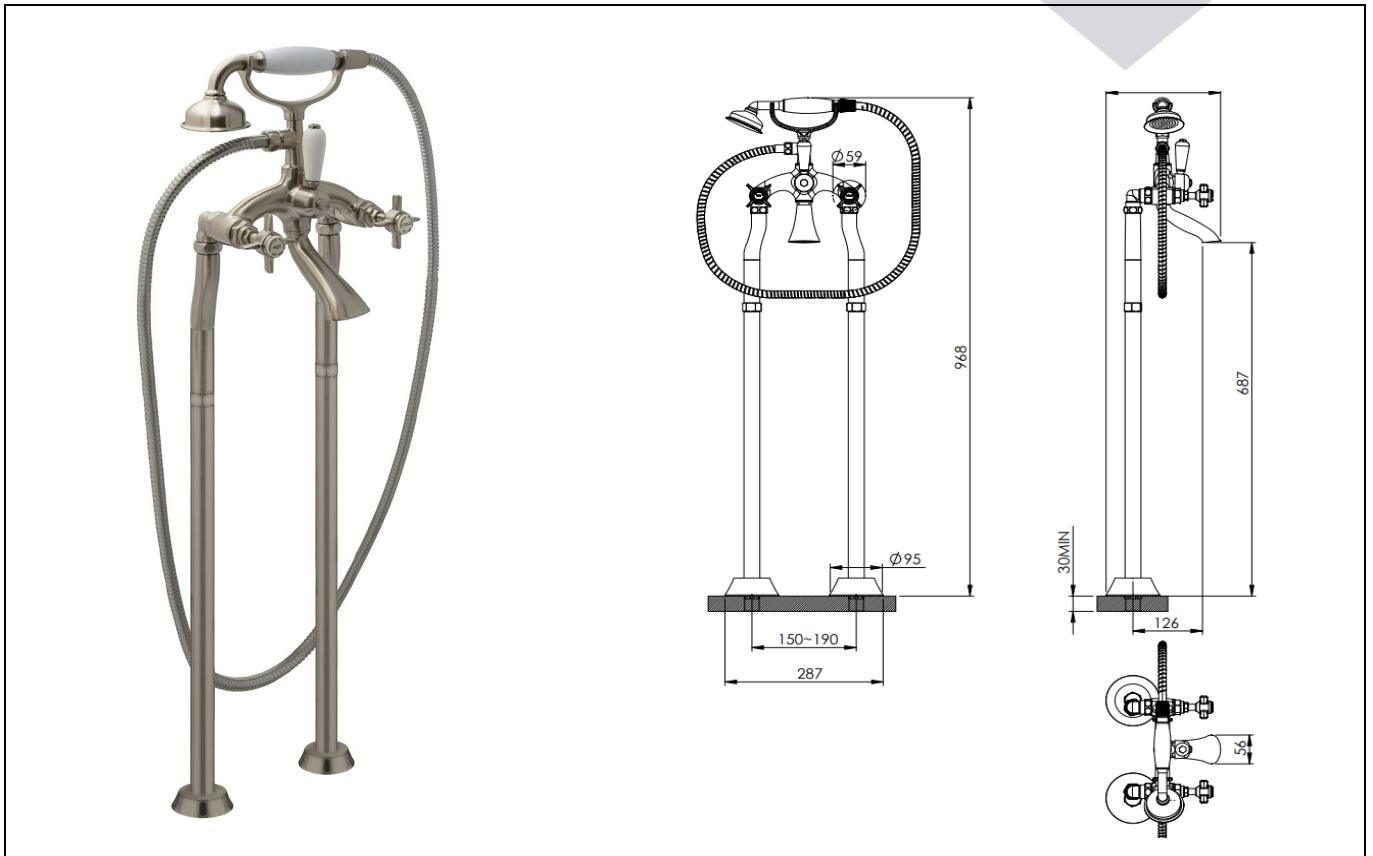

SEQUEL

487003 – FREESTANDING BATH LEGS

FRANCIS

KITCHEN & BATHROOM

Finish	Brushed Nickel
Body	Brass
Warranty	10 Years
Connection	3/4" BSP Threaded Tail
Compatibility	Sequel Bath Shower Mixer – 477043 (Top Left Image)

Unit C6, William Way, Moss Ind Est, St Helens Rd, Leigh. Lancashire. WN7 3PT