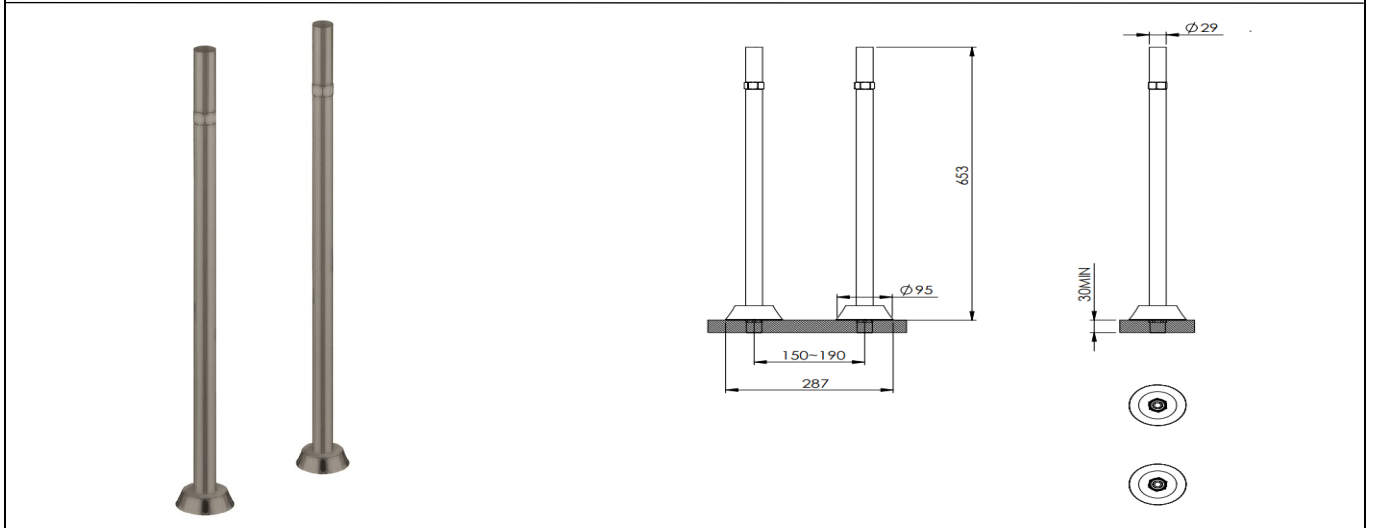

SEQUEL

487003 – FREESTANDING BATH LEGS

FRANCIS

KITCHEN & BATHROOM

Finish	Brushed Nickel
Body	Brass
Warranty	10 Years
Connection	3/4" BSP Threaded Tail
Compatibility	Sequel Bath Shower Mixer – 477043 (Top Left Image)