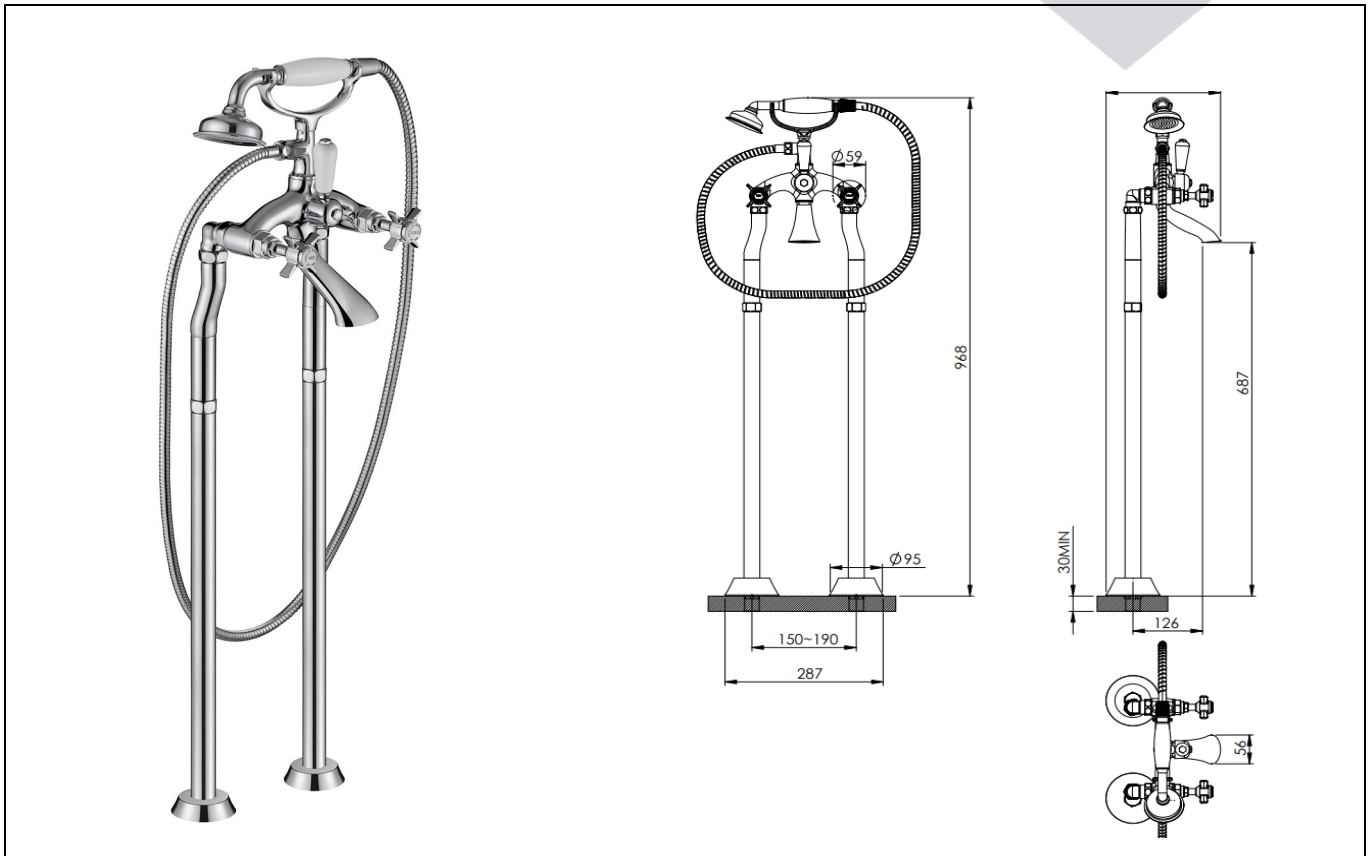

SEQUEL

487002 – FREESTANDING BATH LEGS

FRANCIS

KITCHEN & BATHROOM

Finish	Chrome
Body	Brass
Warranty	10 Years
Connection	3/4" BSP Threaded Tail
Compatibility	Sequel Bath Shower Mixer – 482001 (Top Left Image)