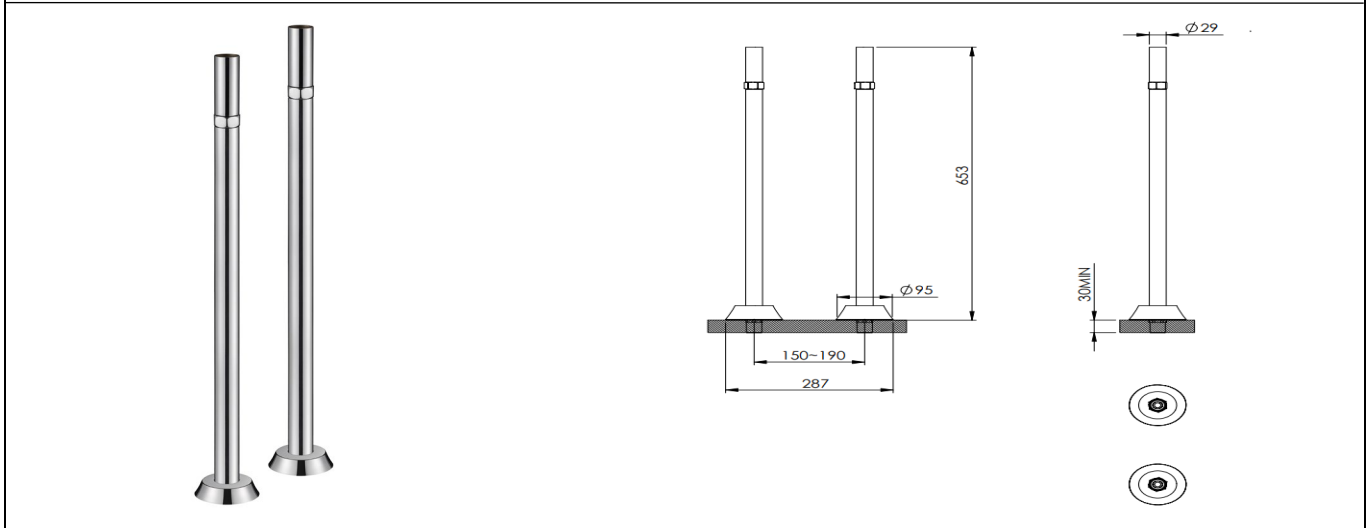

SEQUEL

487002 – FREESTANDING BATH LEGS

FRANCIS

KITCHEN & BATHROOM

Finish	Chrome
Body	Brass
Warranty	10 Years
Connection	3/4" BSP Threaded Tail
Compatibility	Sequel Bath Shower Mixer – 482001 (Top Left Image)