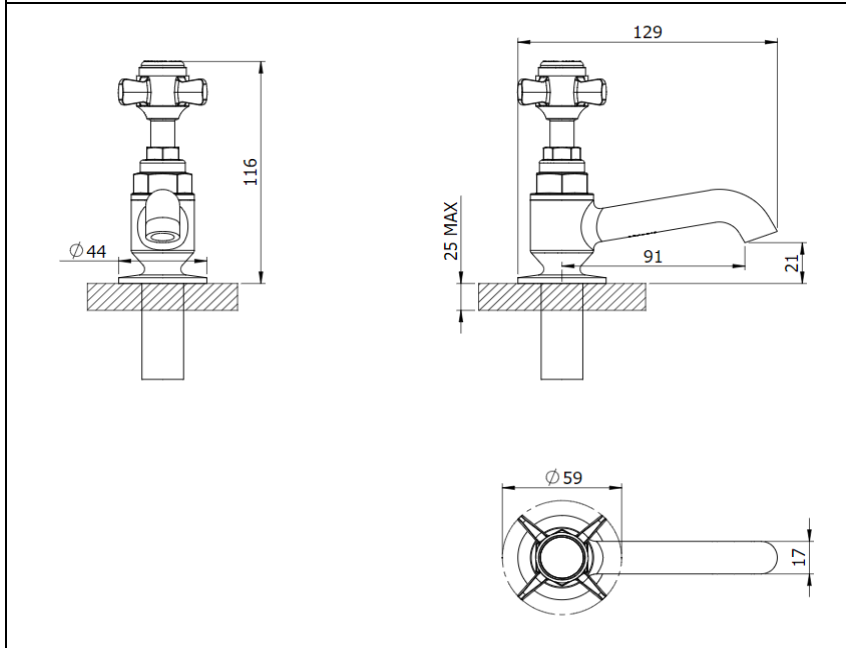

SEQUEL

477036 – LONG NOSE BASIN TAP PAIR

FRANCIS
KITCHEN & BATHROOM

Specification

Finish	Chrome
Body	Brass
Fittings	Brass Backnut & Washer
Connection	½" BSP Threaded Tail
Min dynamic pressure	0.1
Max dynamic pressure	6
Max static pressure	16
Max water temperature	85°C

Flow rates

Pressure	0.1	0.5	1	3
Aerator				
Open Spout	10.5	30.7	44.3	79.4

All Pressures in Bar. All flow in L/Min.
 Dimensions supplied are nominal and subject to tolerance.
 Inclusion or restrictors (sold separately unless stated) will affect flow rate result.
 Performance details are based on trials under test conditions and for guidance only.
 The Company reserves the right to change product specification without prior notice.

Features & Benefits

10 YEAR Guarantee	Low Pressure	Inlet Tail	Brass Backnut
Single Flow			

Certifications

18.6 l/min	
Tested at 0.2 bar	