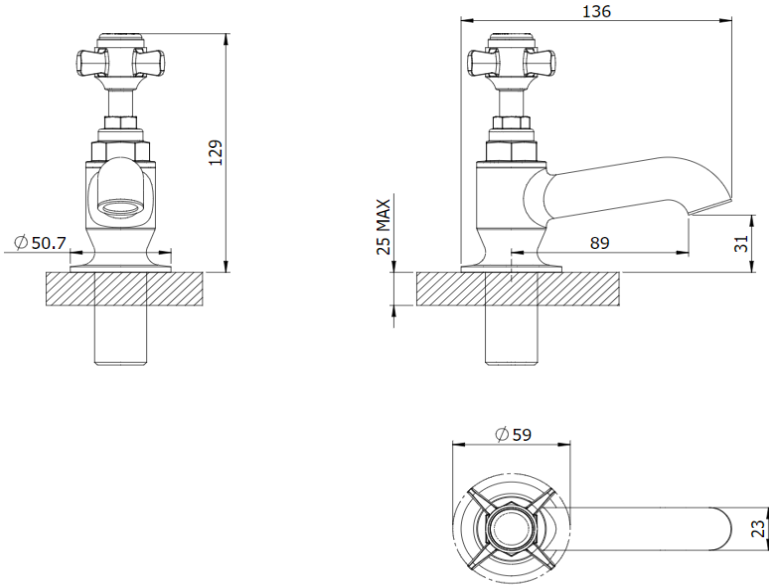

SEQUEL

477032 – BATH TAP PAIR

Specification	
Finish	Chrome
Body	Brass
Fittings	Brass Backnut & Washer
Connection	3/4" BSP Threaded Tail
Min dynamic pressure	0.1
Max dynamic pressure	6
Max static pressure	16
Max water temperature	85°C

Flow rates				
Pressure	0.1	0.5	1	3
Aerator				
Open Spout	15.9	53.4	77.8	139

All Pressures in Bar. All flow in L/Min.
 Dimensions supplied are nominal and subject to tolerance.
 Inclusion or restrictors (sold separately unless stated) will affect flow rate result.
 Performance details are based on trials under test conditions and for guidance only.
 The Company reserves the right to change product specification without prior notice.